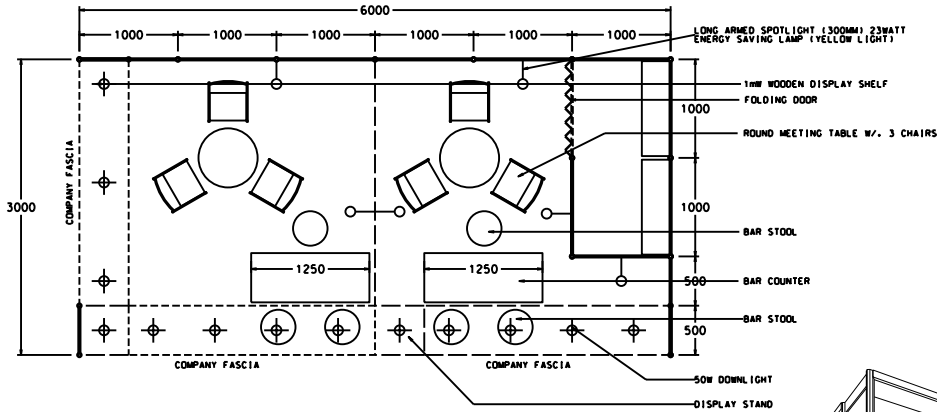

Hong Kong International Wine and Spirits Fair

香港國際美酒展

6M x 3M Left Corner Booth (OPTION A)

六米乘三米左面角位攤位

BOOTH SPECIFICATIONS		QTY.
	DISPLAY SHOWCASE	2
	BAR COUNTER	2
	1000W x 300D WOODEN DISPLAY SHELF	4
	LONG ARMED SPOTLIGHT (300MM) 23WATT ENERGY SAVING LAMP (YELLOW LIGHT)	6
	ROUND MEETING TABLE	2
	BAR STOOL	6
	BLACK LEATHER CHAIR	6
	RUBBISH BIN & CARPET (18sqm.)	