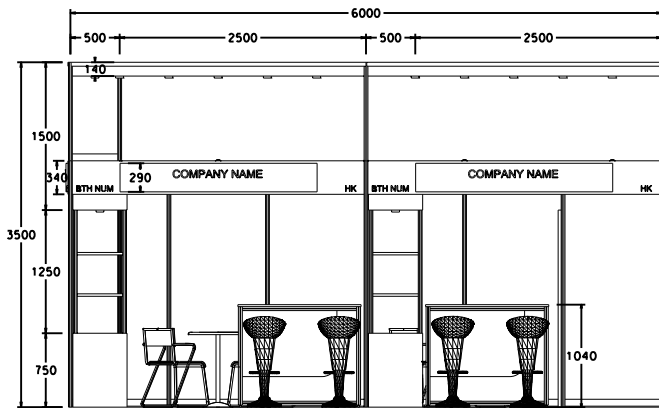

Hong Kong International Wine and Spirits Fair

香港國際美酒展

6M x 3M Left Corner Booth (OPTION A)

六米乘三米左面角位攤位

BOOTH SPECIFICATIONS		QTY.
	DISPLAY SHOWCASE	2
	BAR COUNTER	2
	1000W x 300D WOODEN DISPLAY SHELF	4
	LONG ARMED SPOTLIGHT (300MM) 23WATT ENERGY SAVING LAMP (YELLOW LIGHT)	6
	ROUND MEETING TABLE	2
	BAR STOOL	6
	BLACK LEATHER CHAIR	6
	RUBBISH BIN & CARPET (18sqm.)	